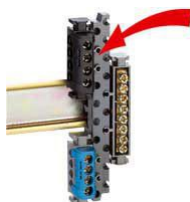

CAT. N° 0 048 11

TERMINAL BLOCK SUPPORT - UNIVERSAL - FOR MOUNTING TERMINAL BLOCK ON RAILS

| | |
|---------------------------|-------|
| Pack (number of units) | 5 |
| Volume (dm ³) | 0,758 |
| Weight (g) | 82,00 |

Product characteristics

Supports for terminal blocks

- Universal support for mounting an terminal blocks on symmetrical or asymmetrical rail

General characteristics

Distribution terminal blocks

Documentation