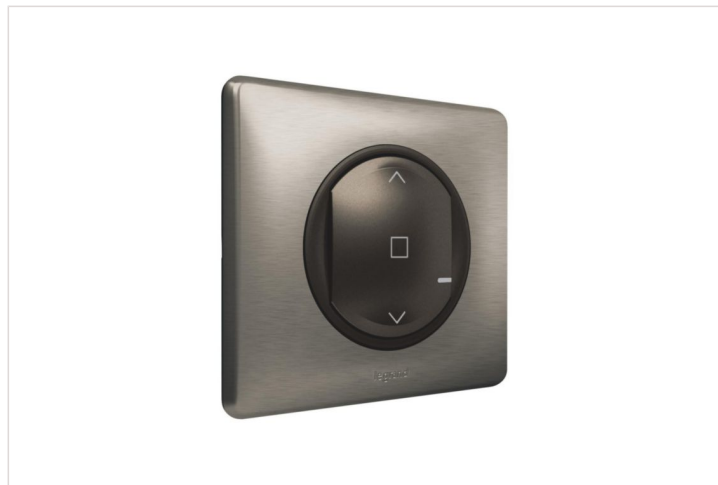

# Product sheet

CELIANE LEGRAND

Roller shutter wireless switch Celiane with Netatmo

REF. 199185 | EAN. 3414972318921

---

[> Visit e-catalogue](#)