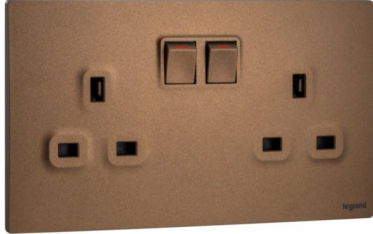

Product sheet

MALLIA SENSES LEGRAND

Mallia Senses - 2 gang BS switched socket outlet single pole - 13A - with 2 earth connection - Dark Bronze

REF. 281113DB | EAN. 3414972077651

The 2G switched socket allows the supply of power to two electrical devices.

> [Visit e-catalogue](#)

Description

The 2G switched socket allows the supply of power to two electrical devices.

Product characteristics

- 2P+E British Standard, 13A, 250V
- MALLIA SENSES is sold as a complete set under one cat number
- Screw type terminals for a secured & enhanced contacts
- Marked terminals for easy identification
- Dark bronze finish