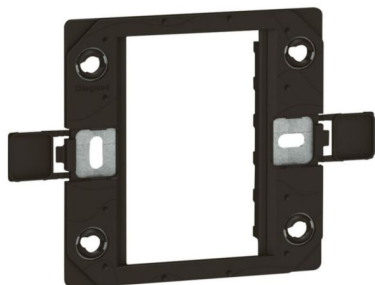

# Product sheet

ARTEOR™ LEGRAND

Arteor™ - Support frame - for BS type boxes - 1-gang - 3 modules

REF. 576001 | EAN. 3245065760019

[> Visit e-catalogue](#)

## Product characteristics

- Arteor™ - international support frames
- Support frames for BS type boxes 60,3 mm Fixing centres - Screw mounting (screws supplied) For 1 gang box - Square - For 3 modules