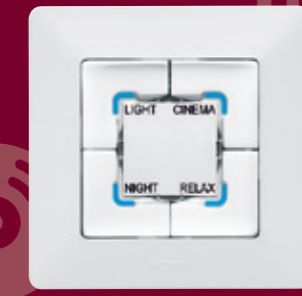

## FUNCTIONS

**BASIC CONTROL**  
Light or shutter control made easy! Combine a few simple devices to create a home automation system.

**SCENARIO CONTROLLER**  
Dinner with a special someone? Party with your friends? With pre-set lighting and ambience preferences your desired mood is just a click away.