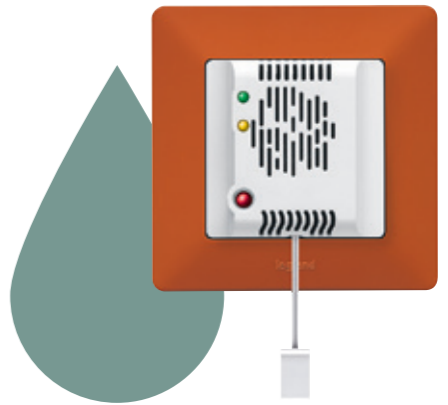

WATER LEAK DETECTOR
This alarm warns of leaky pipes and forgotten taps.