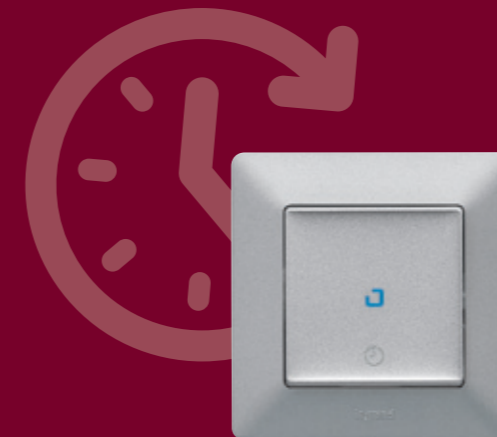

A HEALTHIER PLANET

FUNCTIONS

TIMER SWITCH

Programme the lighting timer to your specific needs and put an end to wasteful habits!